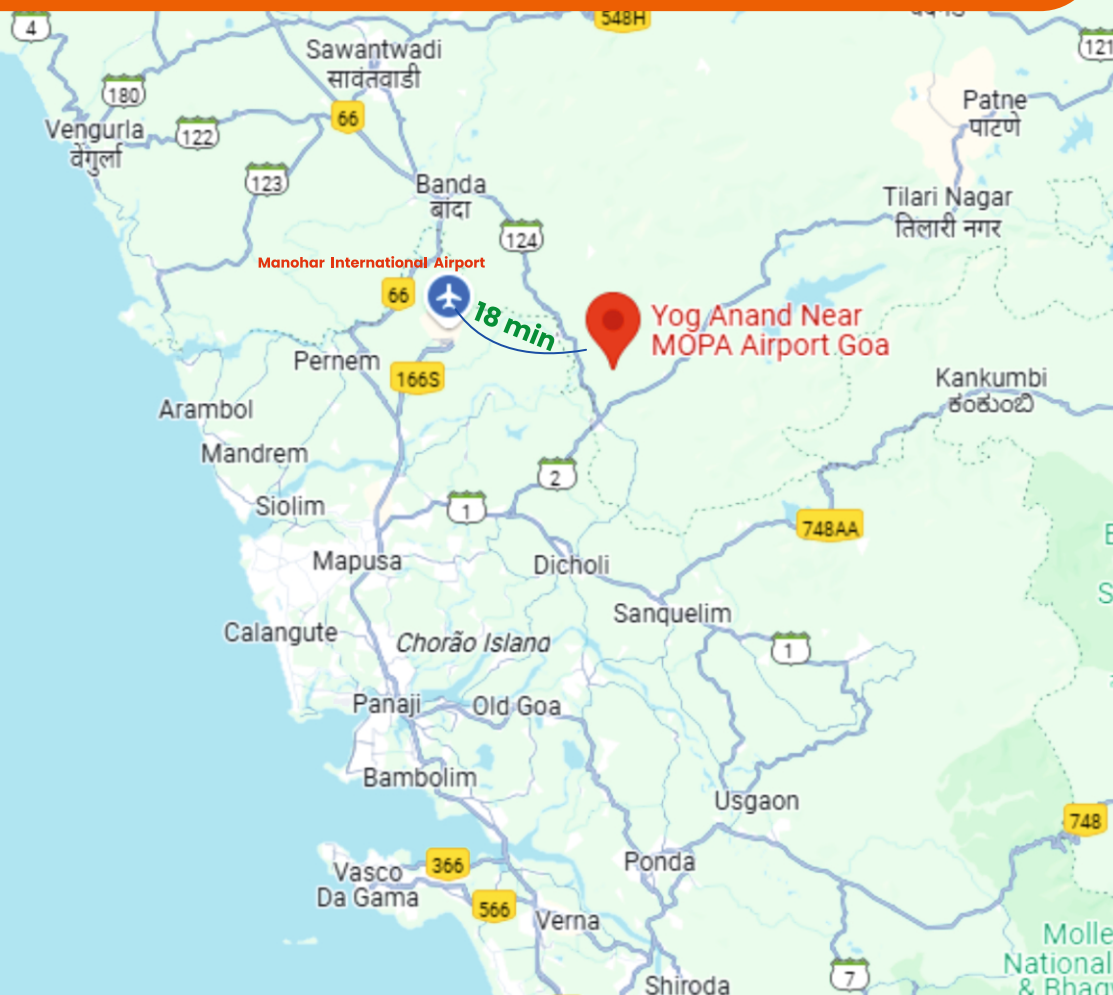

**33% RESERVED FOR WOMEN AND GOVERNMENT EMPLOYEES
ONLY 51 PLOTS AVAILABLE FOR REGISTRATION**

No. of Units	Plot Area	Rate Per Sq. Yd. (Rs.)	Rate Per Sq. Mt. (Rs.)	Registration Amount (Rs.)	10% within 5 days (Minus Registration Amount) (Rs.)	30% within 30days (Rs.)	60% on offer of possession (Rs.)	Total Cost (Rs.)
51	358.80 Sq.Yd. (300 Sq.Mt.)	25,000/-	29,900/-	21,000/-	8,76,000/-	26,91,000/-	53,82,000/-	89,70,000/-

Nearby Development

#Any other charges/ taxes levied by the Govt. will be charged as per Extra.

Advantages

- 102 Acres Gated Township
- Mopa, Dabolim, Chipi, Belgaum Airport Nearby
- Surrounded By Magnificent Mountains, Beautiful Stream
- Mapusa (goa) , Banda, Maharashtra, Panaji, Goa, Sawantwadi, Maharashtra, Belgaum, Karnataka, All North Goa Industrial Belt Nearby
- Thivim, Karmali, Kudal, Pernem Railway Station Nearby
- Mandrem Beach, Vagator Beach, Calangute Beach Nearby
- MIDC Aadali at 10 Km from the site

Amenities

For Online Registration

www.plotsonlineregistration.org

HELPLINE No. 78800 70058

SCAN TO REGISTER